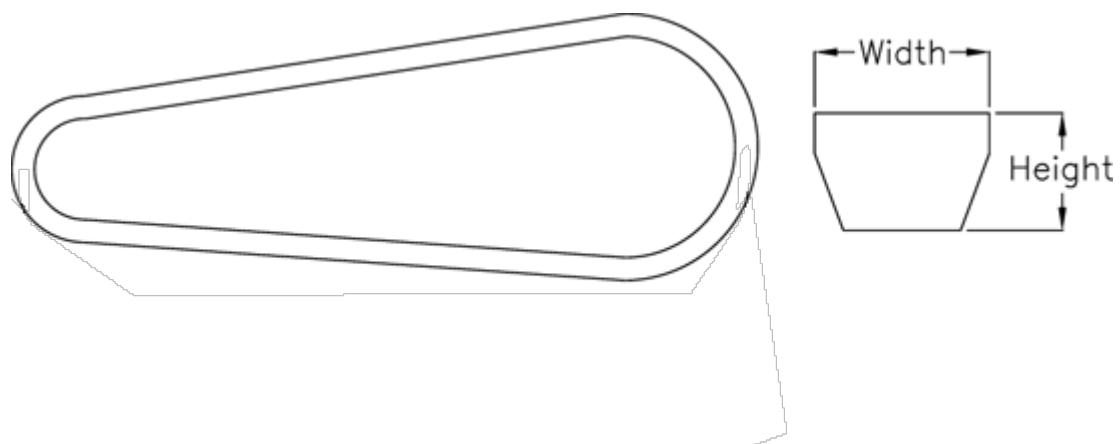

Data Sheet

Article number: 601962561532
Description: Gates V-belt SPA 1532 Ld 1532
DELTA NARROW

Measures

Datum length	= 1532
Height	= 10
Width	= 13